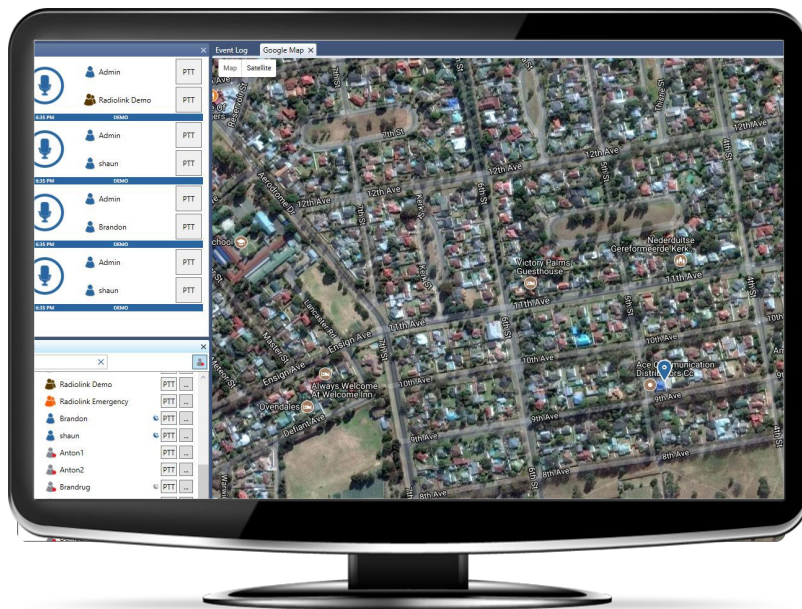

KEEPING IT SIMPLE

Free Android APP

Our Android App is available **free of charge** but requires an additional monthly server fee & own data usage

Features can be limited but includes:

- ▶ On-Line Users list
- ▶ Off-Line Users list
- ▶ Find on Map Locate & Track
- ▶ PTT Talk
- ▶ PTT Messaging
- ▶ PTT Calling
- ▶ PTT Video for supported devices
- ▶ Log feature with filtering
- ▶ Status

Desktop Manager

TRACK
MONITOR
MANAGE

The **Dispatch Desktop Software** is available at an additional fee and Monthly Server fee but offers **powerful features** such as **Live Track, Talk, Online Status, Logs** and many more.