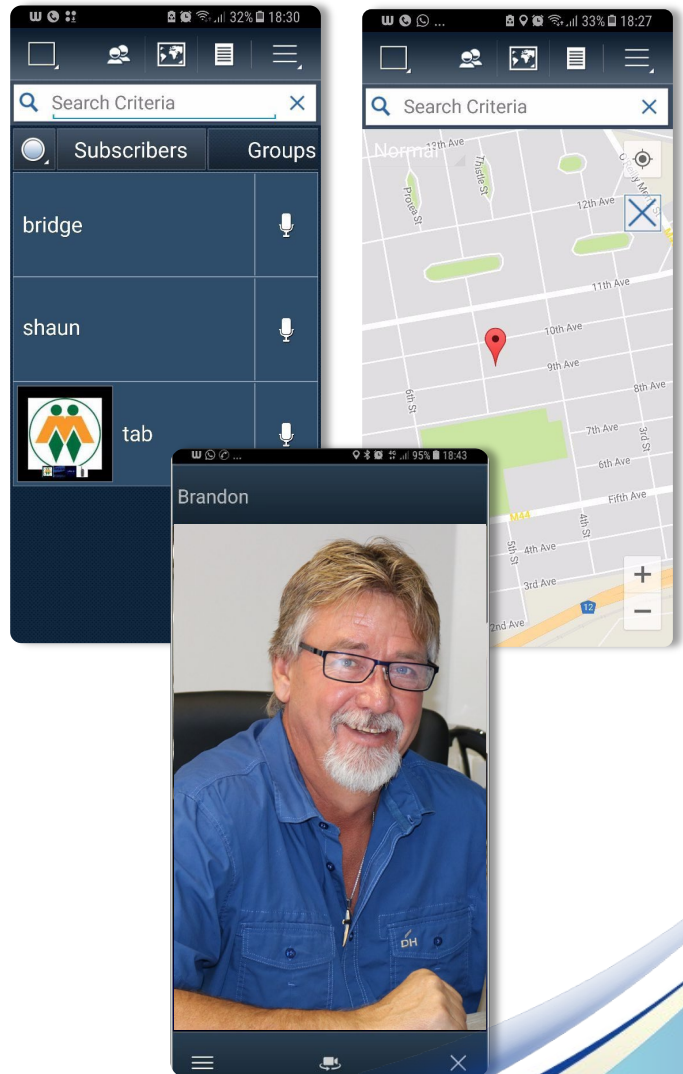

KEEPING IT SIMPLE

Free Android APP

Our Android App is available **free of charge** but requires an additional monthly server fee & own data usage

Features can be limited but includes:

- ▶ On-Line Users list
- ▶ Off-Line Users list
- ▶ Find on Map Locate & Track
- ▶ PTT Talk
- ▶ PTT Messaging
- ▶ PTT Calling
- ▶ PTT Video for supported devices
- ▶ Log feature with filtering
- ▶ Status

Desktop Manager

TRACK
MONITOR
MANAGE

The **Dispatch Desktop Software** is available at an additional fee and Monthly Server fee but offers **powerful features** such as **Live Track, Talk, Online Status, Logs** and many more.