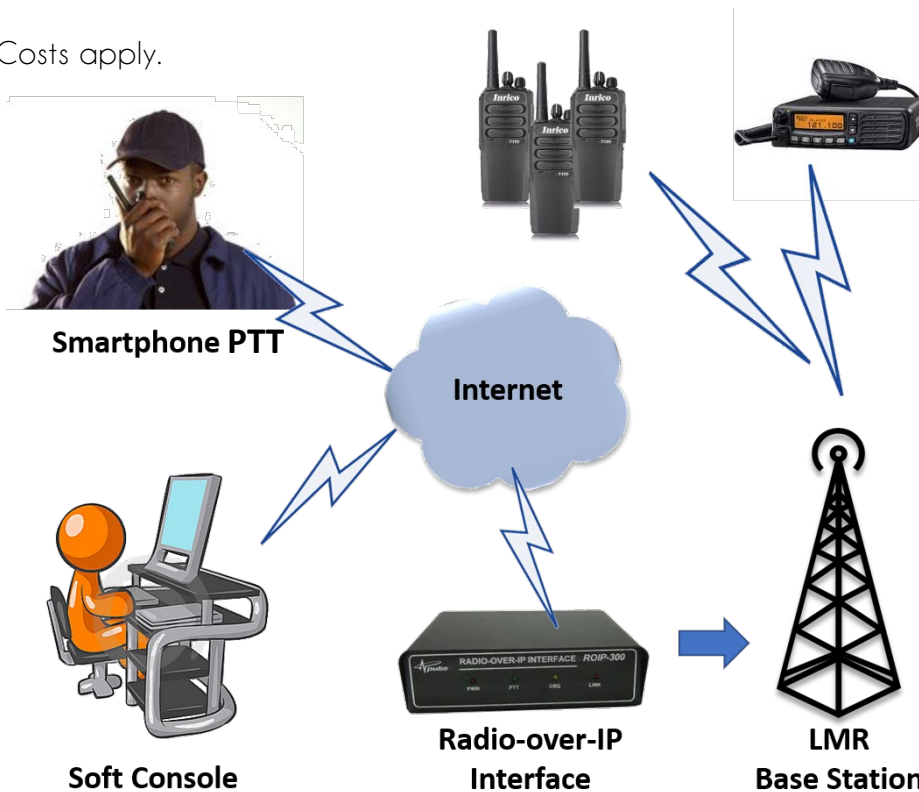

Desktop Manager

TRACK
MONITOR
MANAGE

The **Dispatch Desktop Software** is available at an additional fee and Monthly Server fee but offers **powerful features** such as **Live Track, Talk, Online Status, Logs** and many more.

Bridge your current radio network

By adding a **Radio-Gateway** we can seamlessly integrate your current radio network to your new GSM-PTT radio fleet.

Connect your current radio network be it "Licensed" or "License-Free" radios on site to your offsite control room.

Enable managers to **monitor any situation** linked into your new network.

No more worries about what is happening on site with second hand information getting to you after an event has occurred.

Listen to your Force Live.

*Additional Costs apply.

SEAMLESS
INTEGRATION

SIMPLE EFFECTIVE COMMUNICATIONS

Two-way radio-like devices that
available that your personnel are
already accustomed to...
and all the accessories to suit.

- ▶ Device is complete with large battery capacity to last up to 36 hours
- ▶ Desktop Charger supplied standard
- ▶ Wi-fi Enabled Device - thus increasing the usage to basements and casinos etc.
- ▶ Loud Volume Speaker - Superb sound quality
- ▶ Emergency Channel - Send emergency signal to App & dispatch users
- ▶ GPS Enabled Device for accurate location